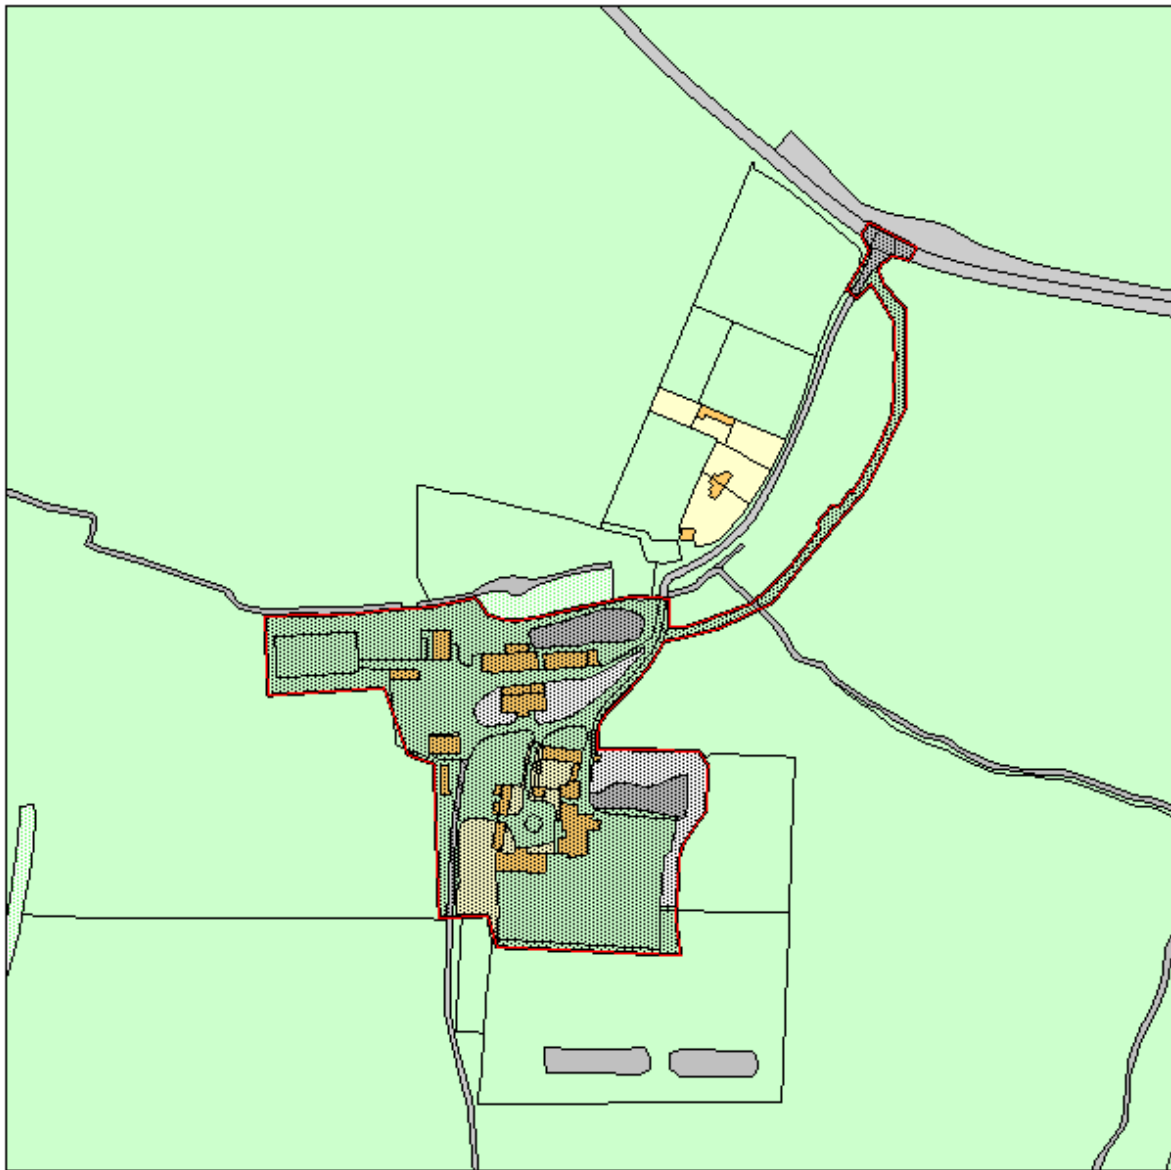

UTT/13/1365/FUL

Colville Hall Chelmsford Road White Roding

Scale : 1:3000

Reproduced from the Ordnance Survey map with the permission of the Controller of Her Majesty's Stationery Office © Crown Copyright 2000.

Unauthorised reproduction infringes Crown Copyright and may lead to prosecution or civil proceedings.

Produced using ESRI (UK)'s MapExplorer 2.0 - <http://www.esriuk.com>

Organisation	Uttlesford District Council
Department	Planning and Building Control
Comments	
Date	18 July 2013
SLA Number	© Crown copyright 2013 Ordnance